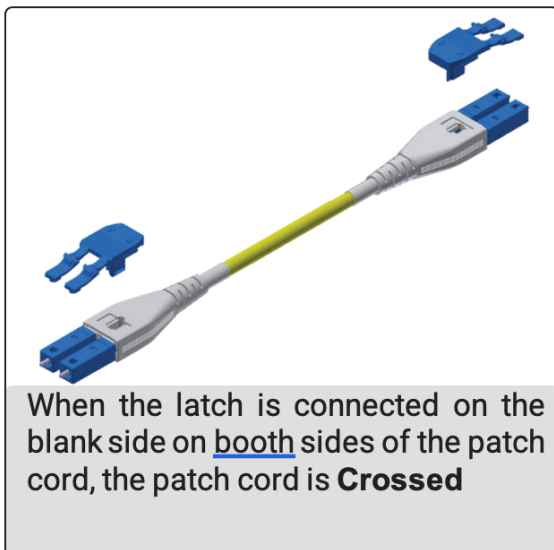

**EUROLAN CORE UNIBOOT
PATCH CORDS POLARITY REVERSAL
MODE**

Polarity Reversal Mode Simple

- Efficient management of dual cables
- Simple Reversible of polarity process no tool required
- Outstanding laser and dust protection
- Compact design

LC Uniboot Polarity Reversible Connectors Direct and Crossed Modes:

Blank to Blank - **Crossed**

"R" to Blank - **Direct**