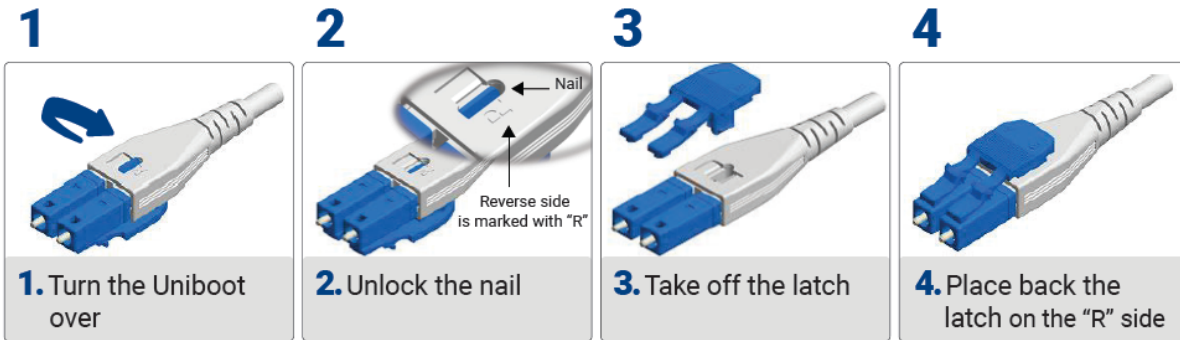

**EUROLAN CORE UNIBOOT
PATCH CORDS POLARITY REVERSAL
MODE**

Polarity Reversal Mode Simple

- Efficient management of dual cables
- Simple Reversible of polarity process no tool required
- Outstanding laser and dust protection
- Compact design

LC Uniboot Polarity Reversible Connectors Direct and Crossed Modes:

Blank to Blank - **Crossed**

"R" to Blank - **Direct**