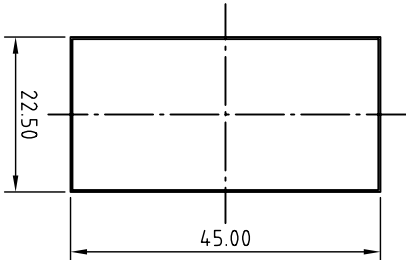

ZONE	REV	DESCRIPTION	DATE	DRAWN
	A			

LP2363C

LP2363

NOTE:

- MATERIAL: ① Panel: SPCC (t=1.50mm), ② BEZEL: ABS 94V-0
- PACKAGING: 1 PC/bag, 25 PCS/Eurofan box
Eurofan box size: 185X210X70 mm
14 PCS Eurofan box/Eurofan carton
Eurofan carton size: 515X394X230 mm

UNLESS OTHERWISE SPECIFIED: TOLERANCES		PROJECT ID: 16A-00-00WT		TITLE	
INCH	MM	FILE	DATE	Blank Bezel	
.XX ± .016	.XX ± 0.2	16A-00-2SWT		EUROLAN	
.XXX ± .004	.XX ± 0.1			DRAWN: Winnie	
ANGULAR	X ± 1°	CHECK		APPROVED	
	X ± .5°			SCALE: 1:1 UNIT: MM SHEET: 1 OF 1	
SURFACE FINISH				SIZE: A4	REV: A