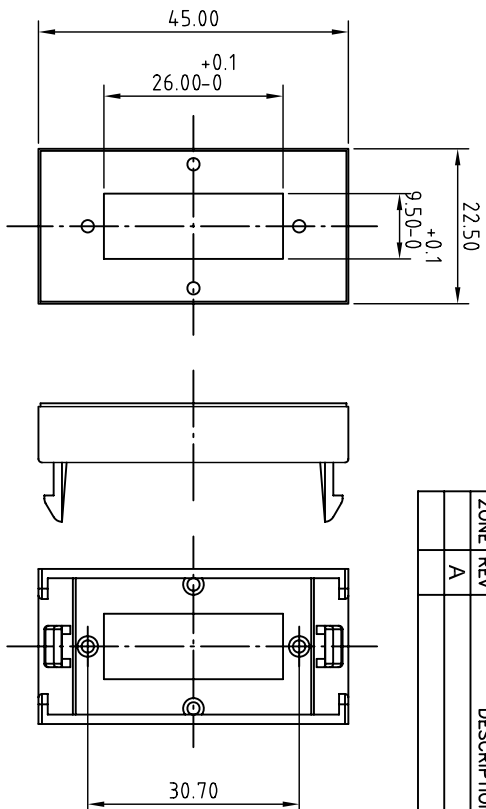

ZONE	REV	DESCRIPTION	DATE	DRAWN
	A			

LP2363C

LP2363

NOTE:

- MATERIAL: ① Panel: SPCC (t=1.50mm), ② BEZEL: ABS 94V-0
- PACKAGING: 1 PC/bag, 25 PCS/Eurofan box
Eurofan box size: 185X210X70 mm
14 PCS Eurofan box/Eurofan carton
Eurofan carton size: 515X394X230 mm

UNLESS OTHERWISE SPECIFIED: TOLERANCES		PROJECT ID: 16A-00-00WT		TITLE	
INCH	MM	FILE	DATE	Blank Bezel	
.XX ± .016	.XX ± 0.2	16A-00-2SWT		EUROLAN	
.XXX ± .004	.XX ± 0.1			DRAWN: Winnie	
ANGULAR	X ± 1°	CHECK		APPROVED	
	X ± .5°			SCALE: 1:1 UNIT: MM SHEET: 1 OF 1	
SURFACE FINISH				SIZE: A4	REV: A