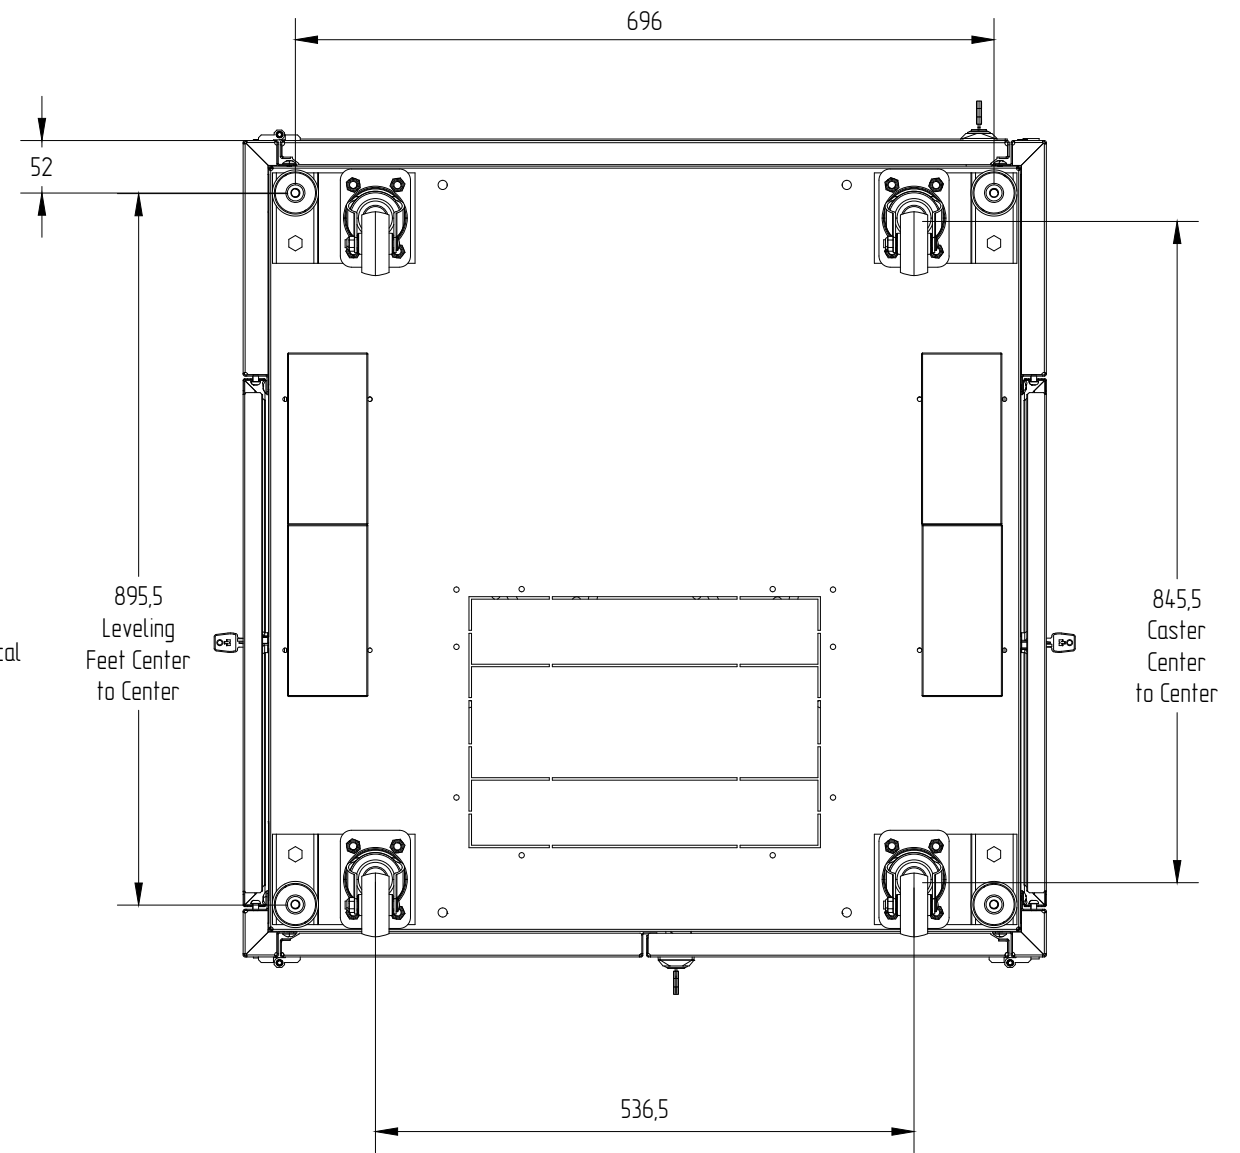

И.И.И.И.И.И.

Bottom View
Bottom Cover Not Shown For Clarity

- 1.-2.4≤A-B≤2.4; -2.4≤C-D≤2.4; -2.4≤E-F≤2.4
- 2. DOORS CAN BE QUICK RELEASE
- 3. STATIC LOADING: DESIGN 700kg; TEST 900kg.
- 4. All dimensions is in mm.
- 5. Grounding cables is in box. 5set
- 6. Casters are not included in the regular cabinet kit.