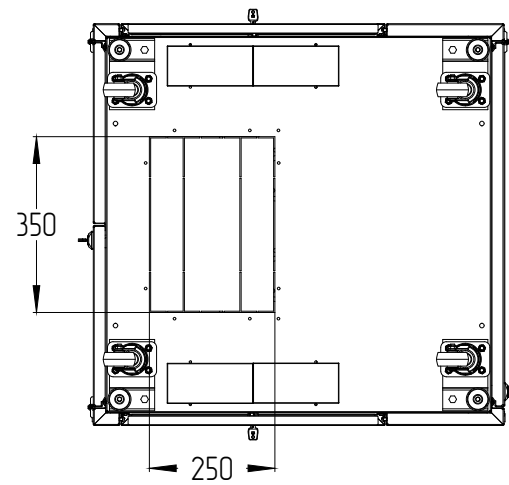

И-в. N подл.

Front View without front door

Top View

Bottom View

Top View

Code	Net weight(kg)	Gross weight(kg)
60F-48-88-24BL	116	128
60F-42-88-24BL	100	112
60F-36-88-24BL	89	102
60F-24-88-24BL	82	93
60F-18-88-24BL	72	82