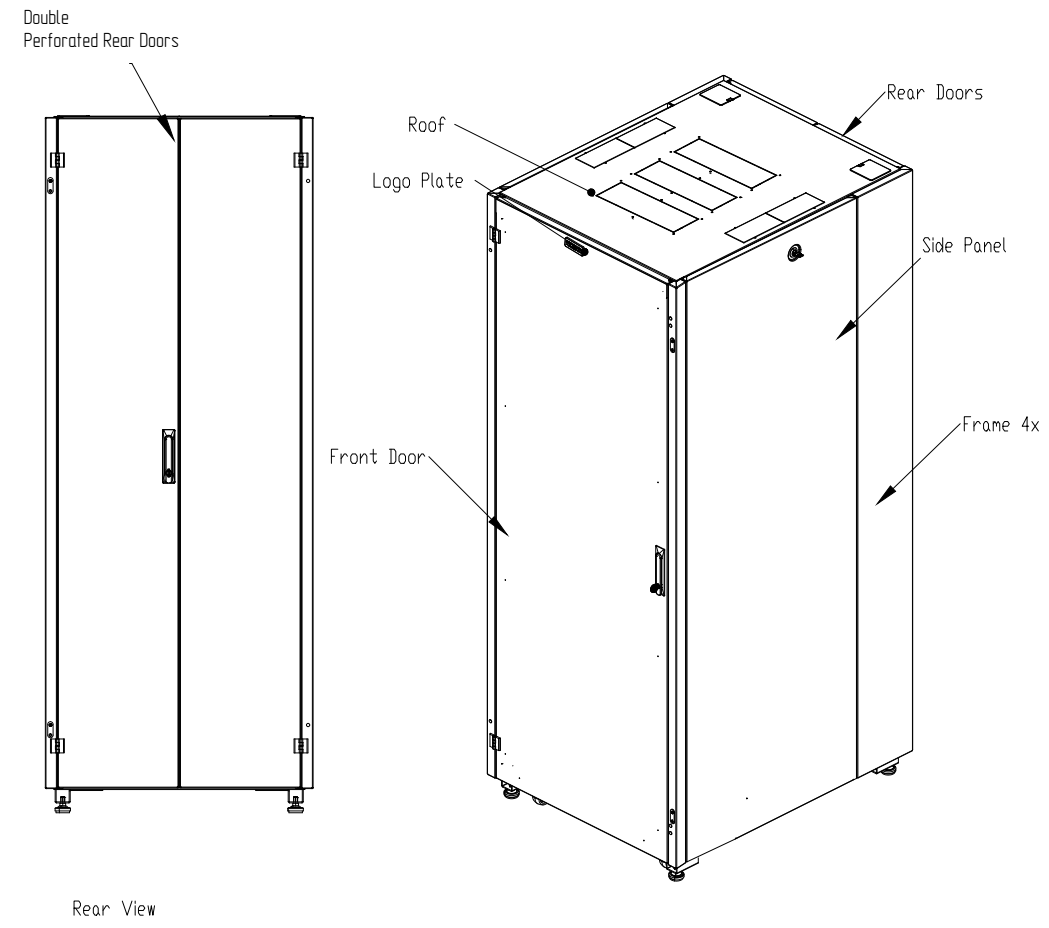

- 1.-2.4 ≤ A-B ≤ 2.4; -2.4 ≤ C-D ≤ 2.4; -2.4 ≤ E-F ≤ 2.4
2. DOORS CAN BE QUICK RELEASE
3. STATIC LOADING: DESIGN 700kg; TEST 900kg.
4. All dimensions is in mm.
5. Grounding cables is in box. 5set
6. Casters are not included in the regular cabinet kit.