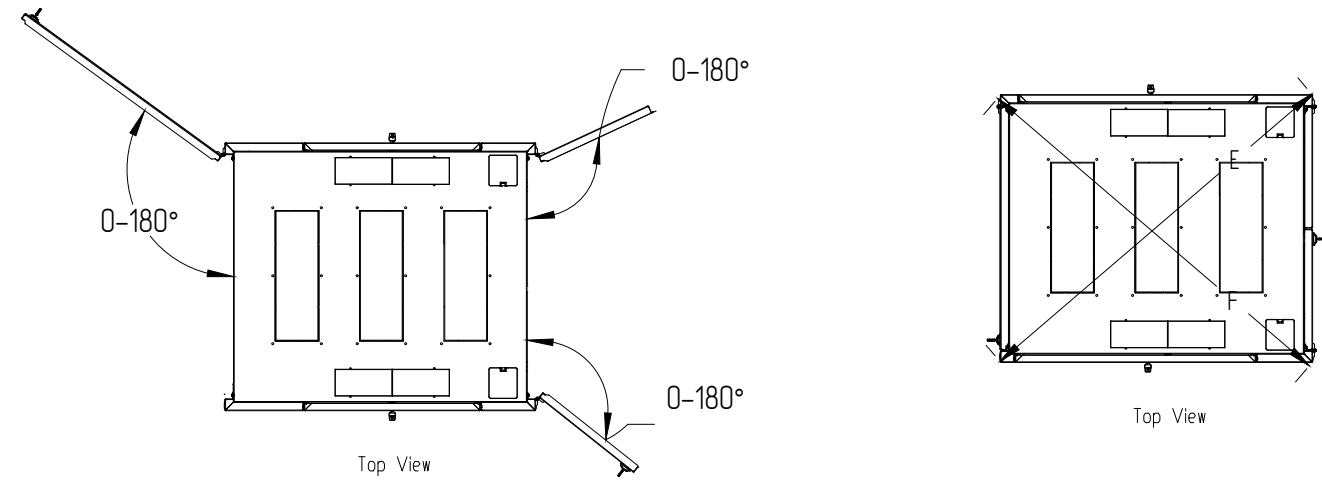

Перв. примен.

Справ. N

Подп. и дата

Инв. N дубл.

Взаминв. N

Подп. и дата

Инв. N подл.

Code	U	H1 without feet and castor(mm)	H2 with feet(mm)	H3 with Castor(mm)
60F-48-88-24BL	48U	2277	2347	2363
60F-42-88-24BL	42U	2010	2080	2096
60F-36-88-24BL	36U	1744	1814	1830
60F-24-88-24BL	24U	1211	1281	1297
60F-18-88-24BL	18U	945	1015	1031