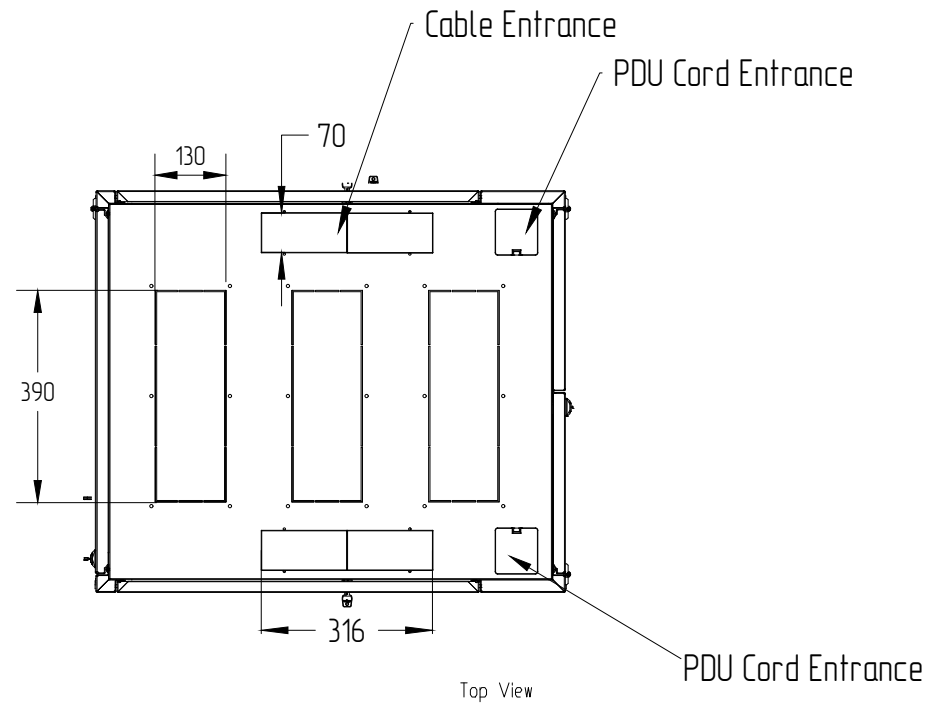

И-в. N подл.

Front View without front door

Top View

Bottom View

Top View

Code	Net weight(kg)	Gross weight(kg)
60F-48-88-24BL	116	128
60F-42-88-24BL	100	112
60F-36-88-24BL	89	102
60F-24-88-24BL	82	93
60F-18-88-24BL	72	82