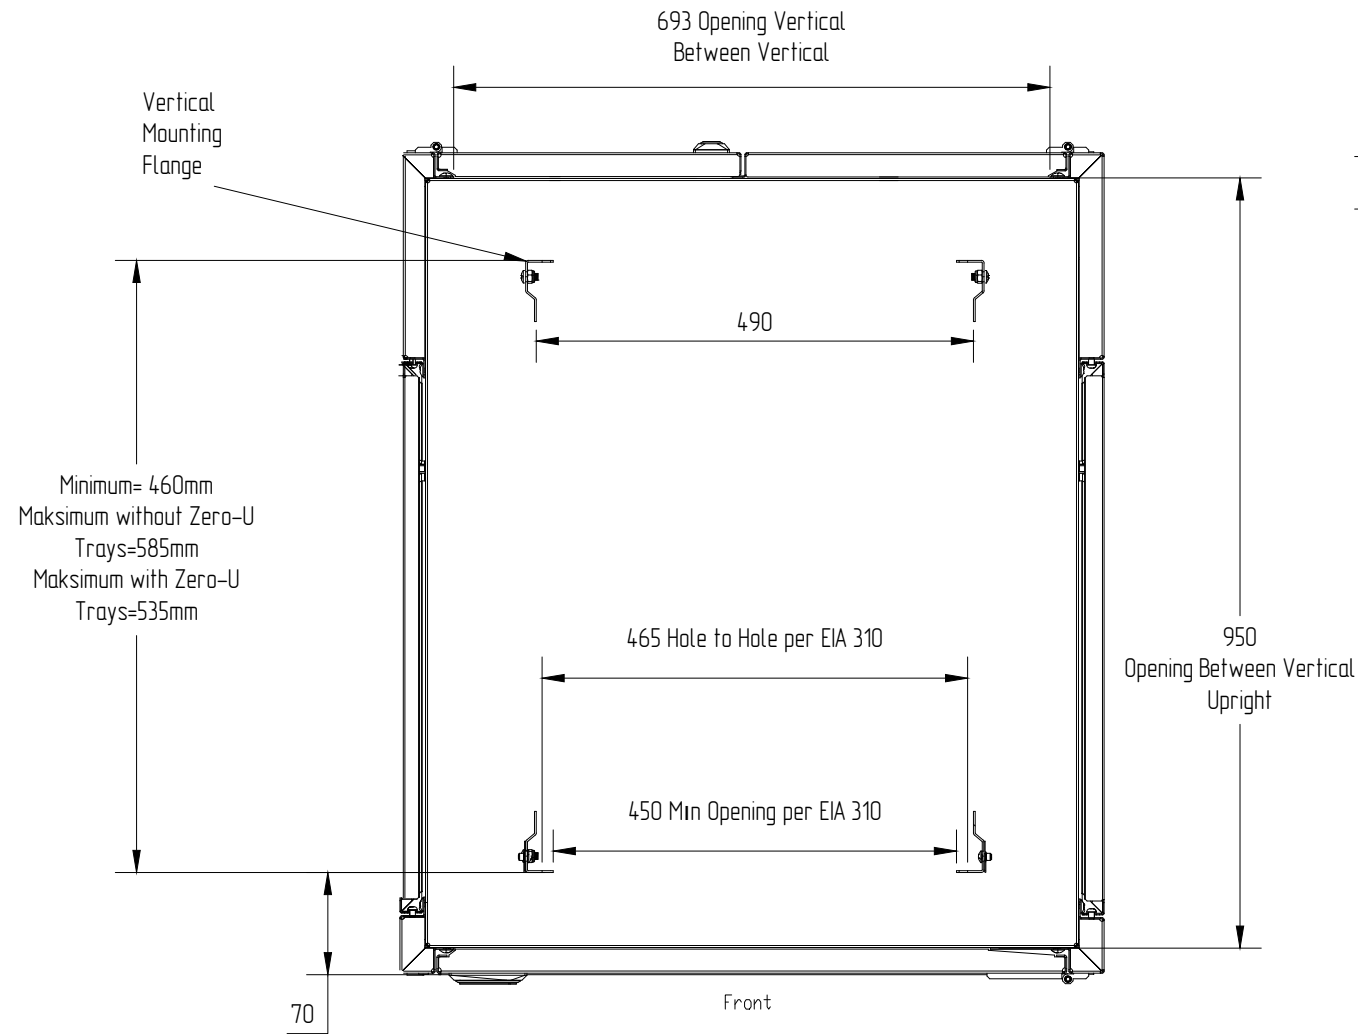

И.И.И.И.И.И.

Bottom View
Bottom Cover Not Shown For Clarity

- 1.-2.4≤A-B≤2.4; -2.4≤C-D≤2.4; -2.4≤E-F≤2.4
- 2. DOORS CAN BE QUICK RELEASE
- 3. STATIC LOADING: DESIGN 700kg; TEST 900kg.
- 4. All dimensions is in mm.
- 5. Grounding cables is in box. 5set
- 6. Casters are not included in the regular cabinet kit.