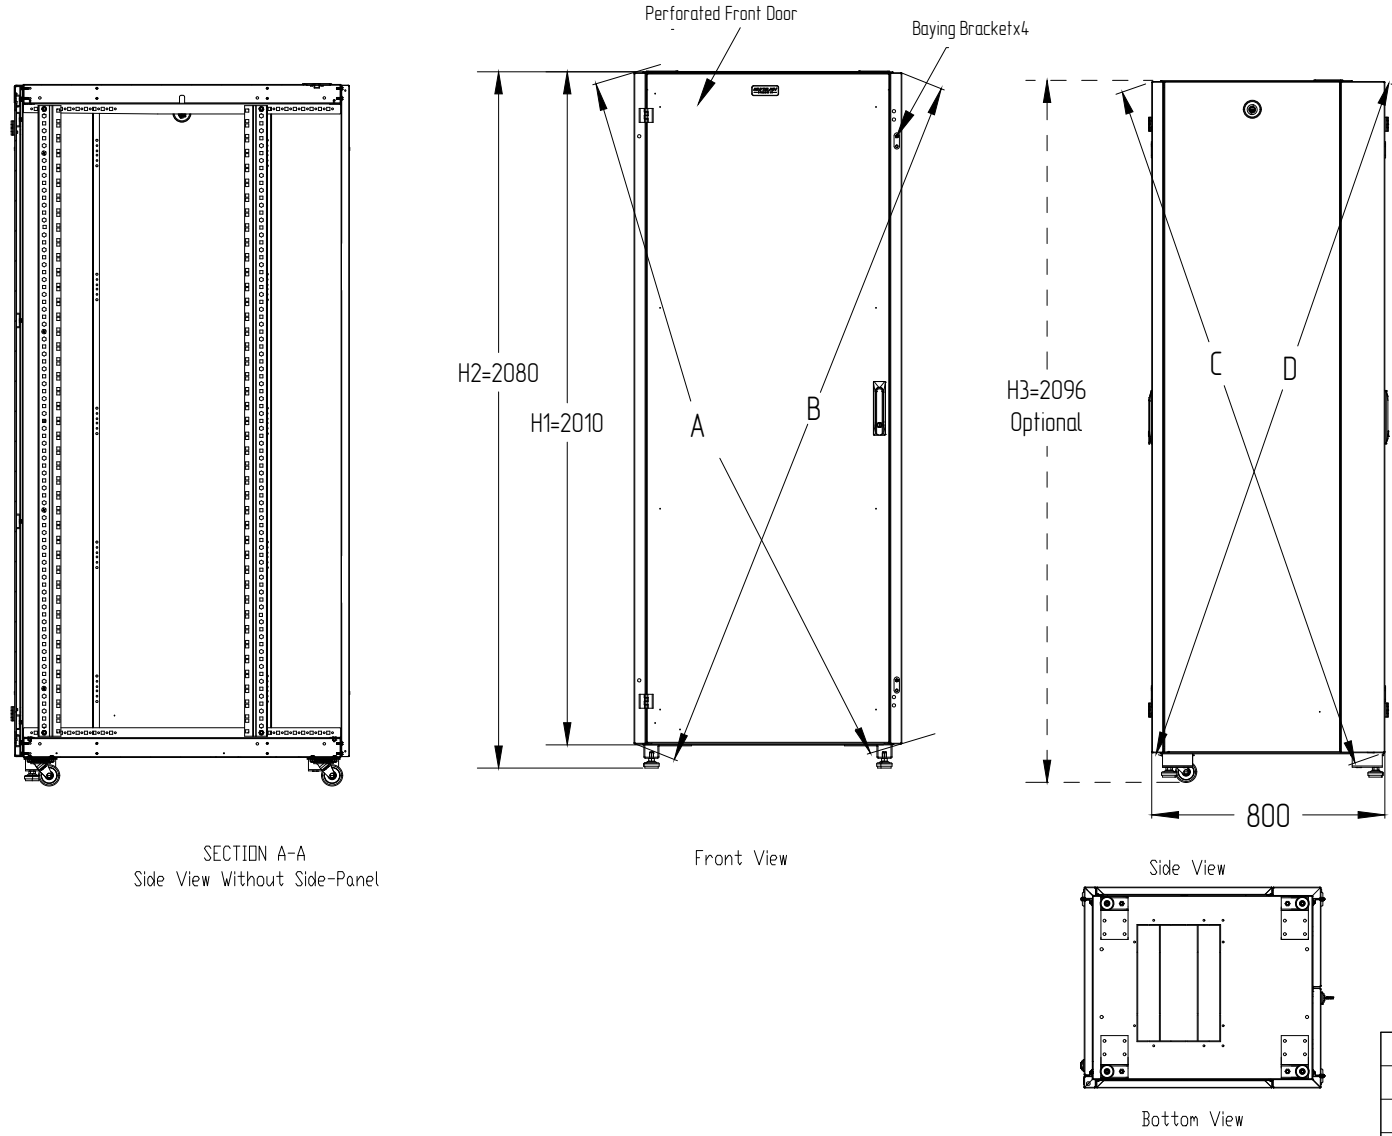

- 1.-2.4 ≤ A-B ≤ 2.4; -2.4 ≤ C-D ≤ 2.4; -2.4 ≤ E-F ≤ 2.4
2. DOORS CAN BE QUICK RELEASE
3. STATIC LOADING: DESIGN 700kg; TEST 900kg.
4. All dimensions is in mm.
5. Grounding cables is in box. 5set
6. Casters are not included in the regular cabinet kit.