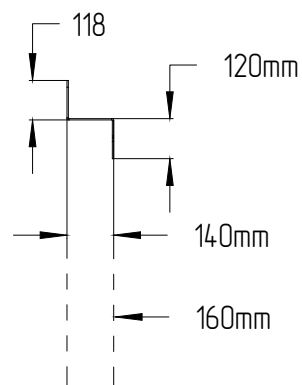

Anchoring Kit Assembly

spanner head screw

Front View
Anchoring Kit illustrated and without front door

Front View

Top View

Left View

→ Type_1 Cabinet with Levelling feet

→ Type_2 Cabinet with Caster

		A	B	C
48U	600x600	245	640	2272
	600x800	245	640	2272
	600x1000	245	640	2272
	800x800	245	855	2272
	800x1000	245	855	2272
42U	600x600	245	640	2005
	600x800	245	640	2005
	600x1000	245	640	2005
	800x800	245	855	2005
	800x1000	245	855	2005
36U	600x600	245	640	1738
	600x800	245	640	1738
	600x1000	245	640	1738
	800x800	245	855	1738
	800x1000	245	855	1738
24U	600x600	245	640	1205
	600x800	245	640	1205
	600x1000	245	640	1205
	800x800	245	855	1205
	800x1000	245	855	1205
18U	600x600	245	640	938
	600x800	245	640	938
	600x1000	245	640	938
	800x800	245	855	938
	800x1000	245	855	938