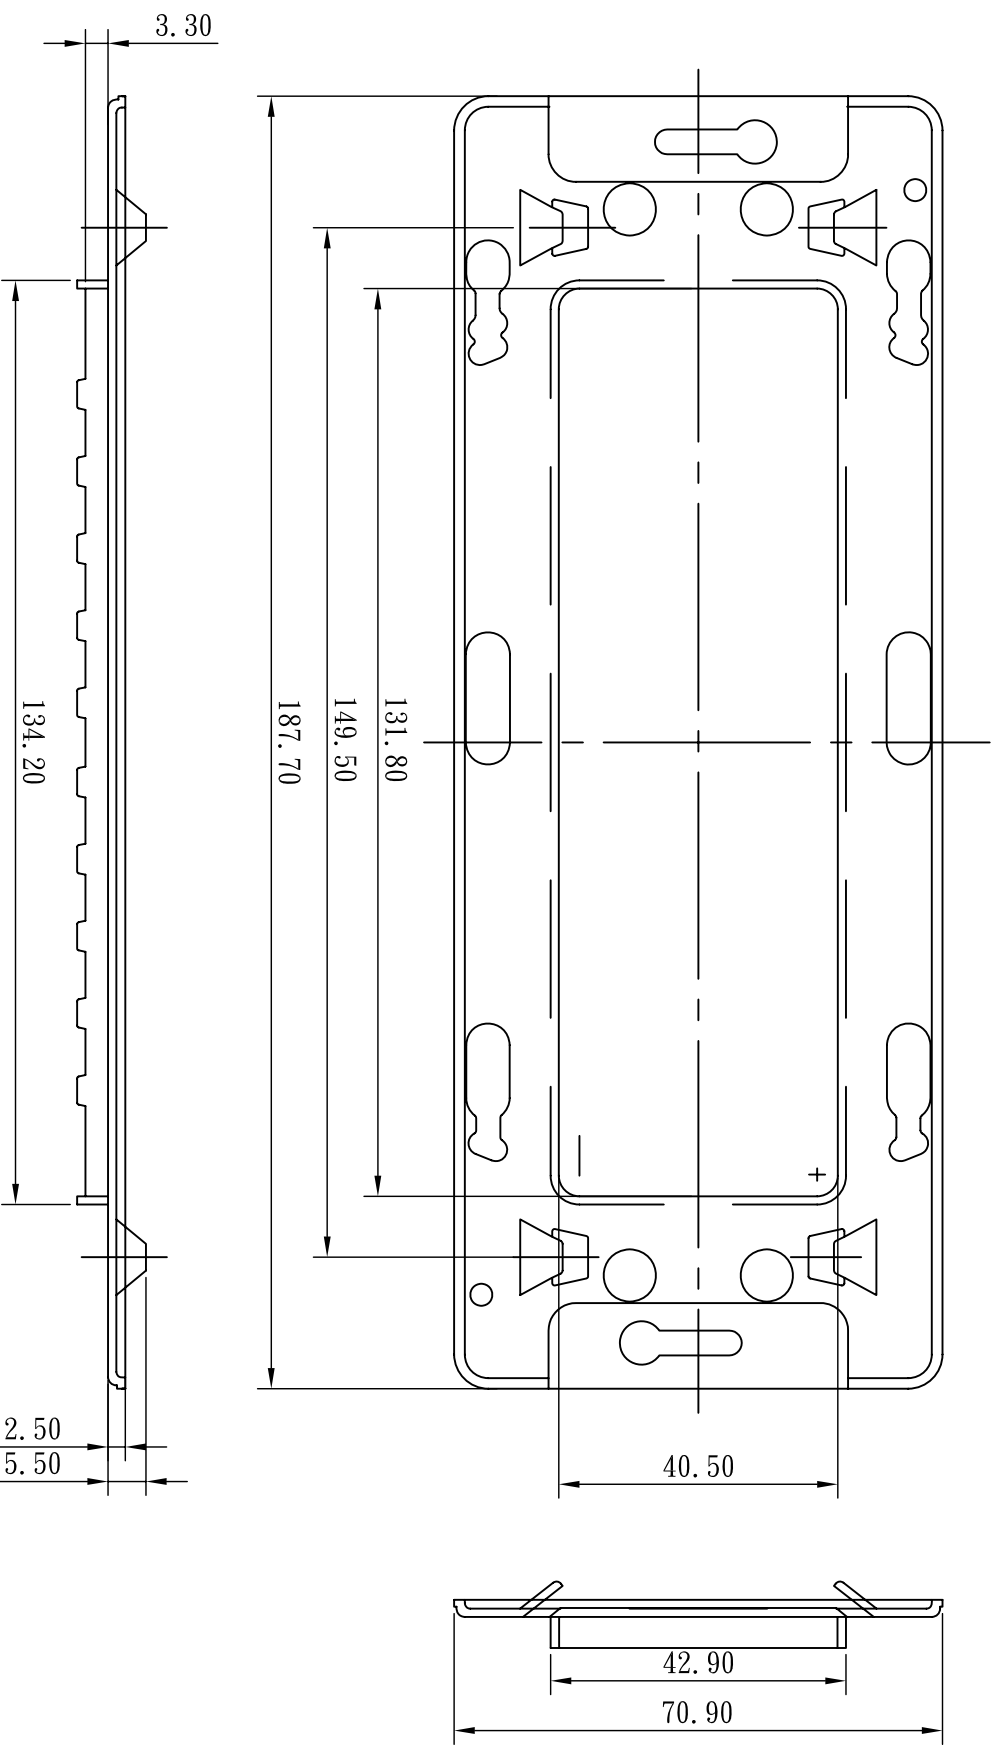

REVISIONS				
ZONE	REV	DESCRIPTION	DATE	DRAWN
	A			

NOTE:

1. PACKAGING: 1 PC/bag, 20 PCS/Eurolan box  
Eurolan box size: 225X180X100 mm  
12 PCS Eurolan box/Eurolan carton  
Eurolan carton size: 561X418X243 mm

UNLESS OTHERWISE SPECIFIED:		PROJECT ID		TITLE	
INCH	TOLERANCES	16S-00-06WT	<b>EUROLAN</b>		
.XX ± .016	.XX ± .02	FILE	DATE	6P Bracket	
.XXX ± .004	.X ± .1	DRAWN		SIZE	DRAWING NUMBER
	.S	CHECK		A4	PART NUMBER
		APPROVED		SCALE	1 : 1
				UNIT	MM
				SHEET	1 OF 1
				REV	A