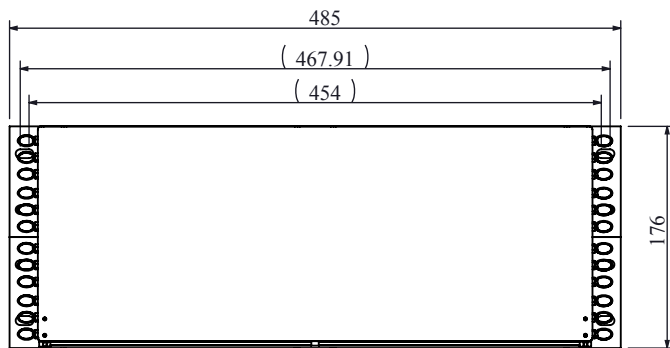

Name	EUROLAN HD PANEL 47M-30 (1U 144cores)		
Material Name	/	PN	47M-30-00-01BL
Drawing		Date	2018.01.25
Check		Version	/
Approval		Unit :mm	 Page :1-1

Name	EUROLAN HD PANEL 47M-30 (2U 288cores)		
Material Name	/	PN	47M-30-00-02BL
Drawing		Date	2018.01.25
Check		Version	/
Approval		Unit :mm	 Page :1-1

Name	EUROLAN HD PANEL 47M-30 4U (576cores)		
Material Name	/	PN	47M-30-00-04BL
Drawing		Date	2018.01.25
Check		Version	/
Approval		Unit :mm	 Page :1-1