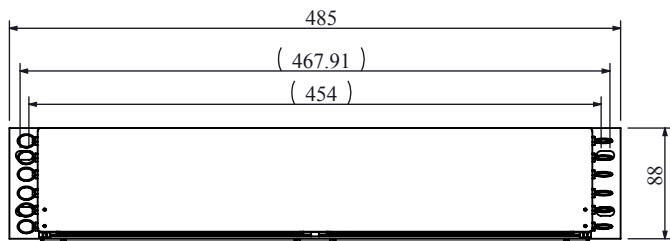

Name	EUROLAN HD PANEL 47M-30 (1U 144cores)		
Material Name	/	PN	47M-30-00-01BL
Drawing		Date	2018.01.25
Check		Version	/
Approval		Unit :mm	 Page :1-1

Name	EUROLAN HD PANEL 47M-30 (2U 288cores)		
Material Name	/	PN	47M-30-00-02BL
Drawing		Date	2018.01.25
Check		Version	/
Approval		Unit :mm	 Page :1-1

Name	EUROLAN HD PANEL 47M-30 4U (576cores)		
Material Name	/	PN	47M-30-00-04BL
Drawing		Date	2018.01.25
Check		Version	/
Approval		Unit :mm	 Page :1-1